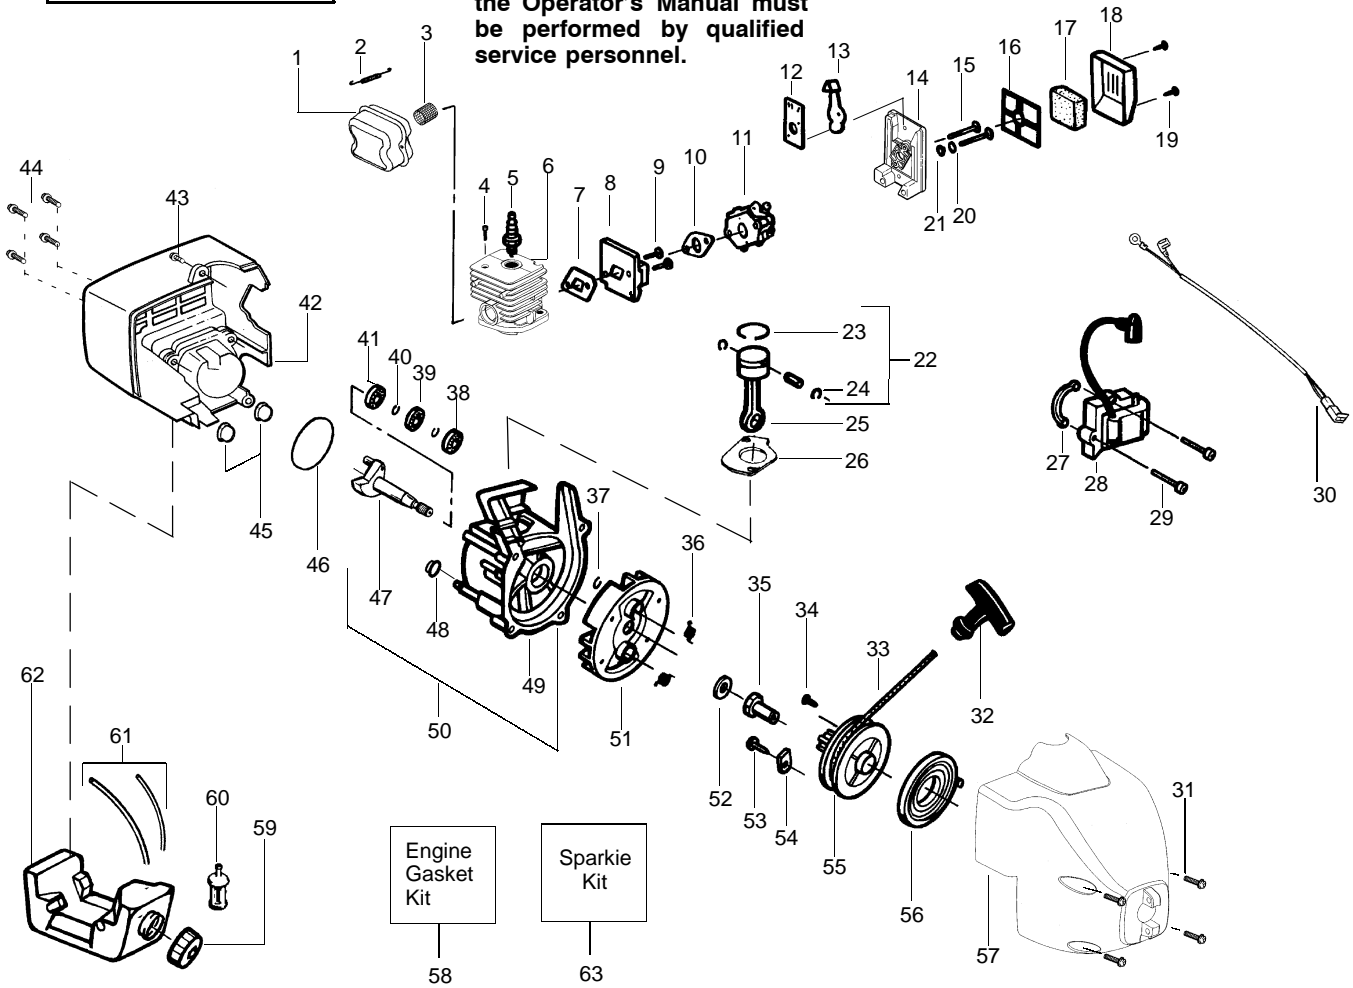

⚠ WARNING
All repairs, adjustments and maintenance not described in the Operator's Manual must be performed by qualified service personnel.

TYPE 1,2,3,4

Ref.	Part No.	Description	Ref.	Part No.	Description
1.	530053614	Shaft-Flex	17.	530015820	Bolt-Handle/Shield
2.	530055159	Assy-Throttle Cable	18.	530094673	Handle-Assist
3.	530054990	Hsg.-Throttle (Right)	19.	530056425	Hsg.-Throttle (Left)
4.	530038682	Trigger	20.	530069572	Kit-Switch
5.	530016118	Wingnut-Handle/Shield	21.	530016179	Screw
6.	530071538	Kit-Drive Shaft Hsg. Assy.	22.	530049072	Assy-Front Wire
7.	530052287	Limiters-Line	Not Shown		
8.	530015814	Screw-Line Limiter			
9.	530015820	Bolt-Handle/Shield	Operator Manual		
10.	530071328	Kit-Shield Ass'y. (Incl. 7 & 8)			
11.	530054222	Assy-Cap	Scan		
12.	530403949	Guide-Line			
13.	530095935	Assy.-Wound hub	Euro		
14.	530094543	Dust Cup			
15.	530016118	Wingnut-Handle/Shield	Slov.		
16.	530094847	Clamp-Handle			
			Decal-Shaft Warning		
			Decal-Handle Space		

✓ = NEW PART NUMBER FOR THIS IPL

★ = REFER TO THE SERVICE REFERENCE INDICATED FOR MORE INFORMATION. (LOCATED AT END OF IPL)

TYPE 1

WARNING
All repairs, adjustments and maintenance not described in the Operator's Manual must be performed by qualified service personnel.