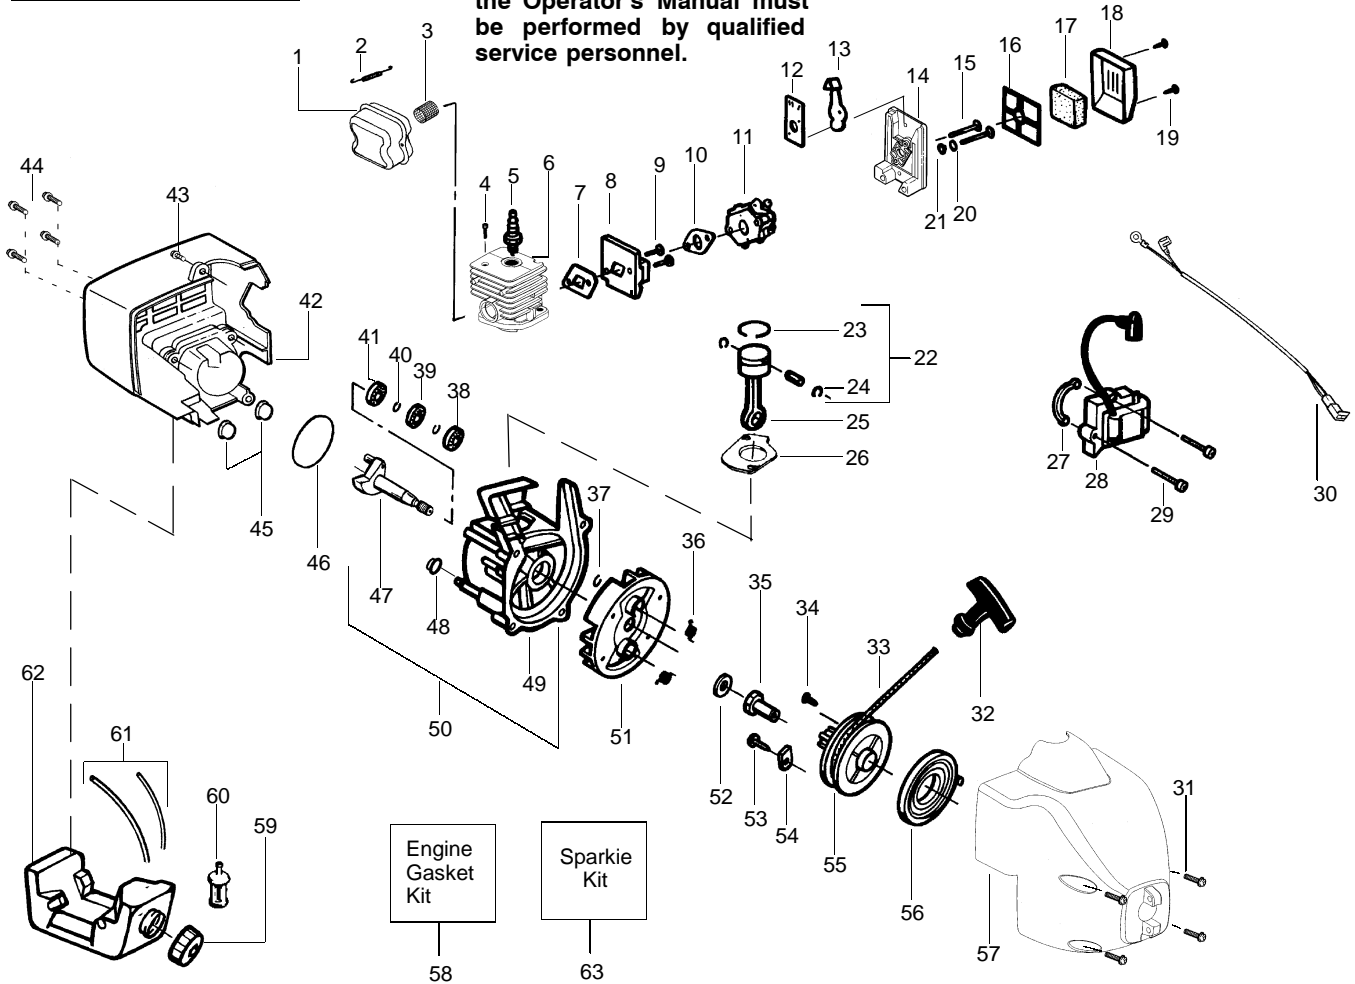

TYPE 2

WARNING

All repairs, adjustments and maintenance not described in the Operator's Manual must be performed by qualified service personnel.

Ref.	Part No.	Description	Ref.	Part No.	Description	Ref.	Part No.	Description
1.	530071390	Kit - Muffler (incl. 2,3)	24.	530015162	Ret.-Piston Pin	48.	530036792	Isolator-C'Case
2.	530042088	Spring-Muffler	25.	530069615	Kit-Conn. Rod Ass'y.	49.	530012414	Assy-Crankcase
3.	530071391	Screen-Spark Arrestor	26.	530069616	Gasket-Cylinder (Kit)			(Incl. 38-41)
4.	530015953	Screw-Cylinder	27.	530036145	Spacer-Module	50.	530071337	Assy-C'case & C'shaft
5.	Champion	Spark Plug (RCJ 8Y)	28.	530039211	Module-Ignition			(Incl. 37,47,49)
6.	530069757	Kit - Cylinder	29.	530015954	Screw	51.	530069886	Assy-Flywheel
7.	530069616	Gasket-Cyl./Carb.(Kit)	30.	530047278	Assy-Switch Wire	52.	530015828	Washer-Flat
8.	530069758	Kit - Carb. Adaptor	31.	530015810	Screw	53.	530015775	Screw
9.	530016014	Screw	32.	530027569	Handle-Starter	54.	530053985	Retainer-Pulley
10.	530069616	Gasket-Carb. (Kit)	33.	530071542	Kit - Rope	55.	530071536	Kit-Starter Pulley
11.	530069754	Kit - Carburetor Ass'y (Incl. Limiter Cap)	34.	530016326	Screw			(Incl. 34)
12.	530038747	Plate-Choke Mounting	35.	530027953	Coupling-Drive	56.	530042086	Spring-Starter
13.	530035499	Shutter-Choke	36.	530023817	Spring-Starter Dog	57.	530071526	Assy. - Fan Housing
14.	530052431	Box-Air	37.	530015941	Retain. Ring-C'shaft	58.	530069616	Kit-Engine Gasket
15.	530015887	Screw	38.	530032124	Bearing-Outer			(Incl. 7,10,26,46)
16.	530036569	Plate - Filter Support	39.	530019179	Seal-C'case	59.	530014347	Assy-Fuel Cap
17.	530036575	Air Filter- Foam	40.	530015945	Retainer Ring-C'case	60.	530095646	Assy-Fuel Pickup
18.	530054414	Cover-Air Filter	41.	530032125	Bearing-Inner	61.	530069599	Kit-Fuel Line
19.	530015892	Screw	42.	530054299	Shroud-Rear	62.	530049933	Assy-Fuel Tank
20.	530015852	Spacer-Choke	43.	530015886	Screw			(Incl. cap, lines,filter)
21.	530015254	Washer	44.	530015810	Screw	63.	507475326	Kit-Sparkie (Incl. spring term. & boot)
22.	530069987	Kit - Piston (Incl. 23, 24 & Pin)	45.	530036793	Isolator-Shroud			
23.	530055120	Ring-Piston	46.	530069616	O-Ring-C'case/Shrd (Kit)			
			47.	530012413	Assy-Crankshaft			

✓ = NEW PART NUMBER FOR THIS IPL

* = REFER TO THE SERVICE REFERENCE INDICATED FOR MORE INFORMATION. (LOCATED AT END OF IPL)