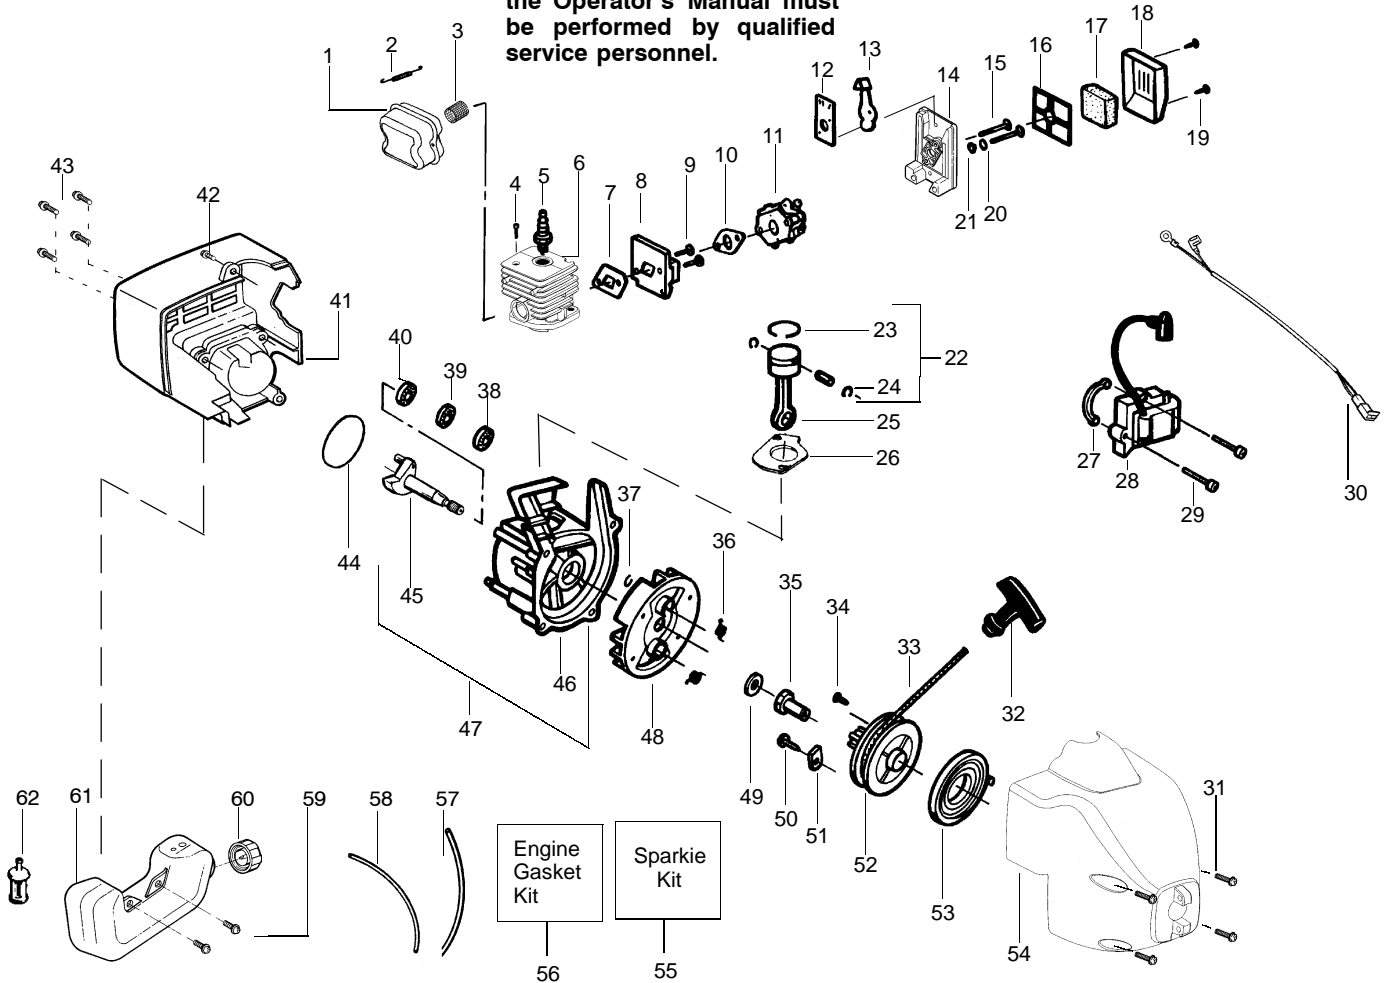

TYPE 3

WARNING
All repairs, adjustments and maintenance not described in the Operator's Manual must be performed by qualified service personnel.

Ref.	Part No.	Description	Ref.	Part No.	Description	Ref.	Part No.	Description
1.	530071390	Kit - Muffler (incl. 2,3)	23.	530055120	Ring-Piston	46.	530012491	Assy-Crankcase (Incl. 38-40)
2.	530042088	Spring-Muffler	24.	530015162	Ret.-Piston Pin	47.	530071337	Assy-C'case & C'shaft (Incl. 37,45,46)
3.	530071391	Screen-Spark Arrestor	25.	530069615	Kit-Conn. Rod Ass'y.	48.	530069886	Assy-Flywheel
4.	530015953	Screw-Cylinder	26.	530069616	Gasket-Cylinder (Kit)	49.	530015828	Washer-Flat
5.	Champion	Spark Plug (RCJ6Y)	27.	530036145	Spacer-Module	50.	530015775	Screw
6.	530069757	Kit - Cylinder	28.	530039211	Module-Ignition	51.	530053985	Retainer-Pulley
7.	530069616	Gasket-Cyl./Carb.(Kit)	29.	530015954	Screw	52.	530071536	Kit-Starter Pulley (Incl. 34)
8.	530069758	Kit - Carb. Adaptor	30.	530047278	Assy-Switch Wire	53.	530042086	Spring-Starter
9.	530016014	Screw	31.	530015810	Screw	54.	530071526	Assy. - Fan Housing
10.	530069616	Gasket-Carb. (Kit)	32.	530027569	Handle-Starter	55.	507475326	Kit-Sparkie (Incl. spring term. & boot)
11.	---	Kit - Carburetor Ass'y (WA-226)	33.	530071542	Kit - Rope	56.	530069616	Kit-Engine Gasket (Incl. 7,10,26,44)
	530071635	(WT-631)	34.	530016326	Screw	57.	530069216	Kit-Fuel Line(large)
12.	530038747	Plate-Choke Mounting	35.	530027953	Coupling-Drive	58.	530069247	Kit-Fuel Line(small)
13.	530035499	Shutter-Choke	36.	530023817	Spring-Starter Dog	59.	530016379	Retainer-Tank
14.	530052431	Box-Air	37.	530015941	Retain. Ring-C'shaft	60.	530014347	Assy-Fuel Cap
15.	530015887	Screw	38.	530055728	Bearing-Outer	61.	530056731	Assy-Fuel Tank (Incl. cap, lines,filter)
16.	530036569	Plate - Filter Support	39.	530071615	Kit-C'case Seal	62.	530095646	Assy-Fuel Pickup
17.	530036575	Air Filter- Foam	40.	530032125	Bearing-Inner			
18.	530054414	Cover-Air Filter	41.	530056548	Shroud-Rear			
19.	530015892	Screw	42.	530015886	Screw			
20.	530015852	Spacer-Choke	43.	530015810	Screw			
21.	530015254	Washer	44.	530071535	O-Ring-C'case/Shrd (Kit)			
22.	530069987	Kit - Piston (Incl. 23, 24 & Pin)	45.	530012413	Assy-Crankshaft			

✓ = NEW PART NUMBER FOR THIS IPL

* = REFER TO THE SERVICE REFERENCE INDICATED FOR MORE INFORMATION. (LOCATED AT END OF IPL)