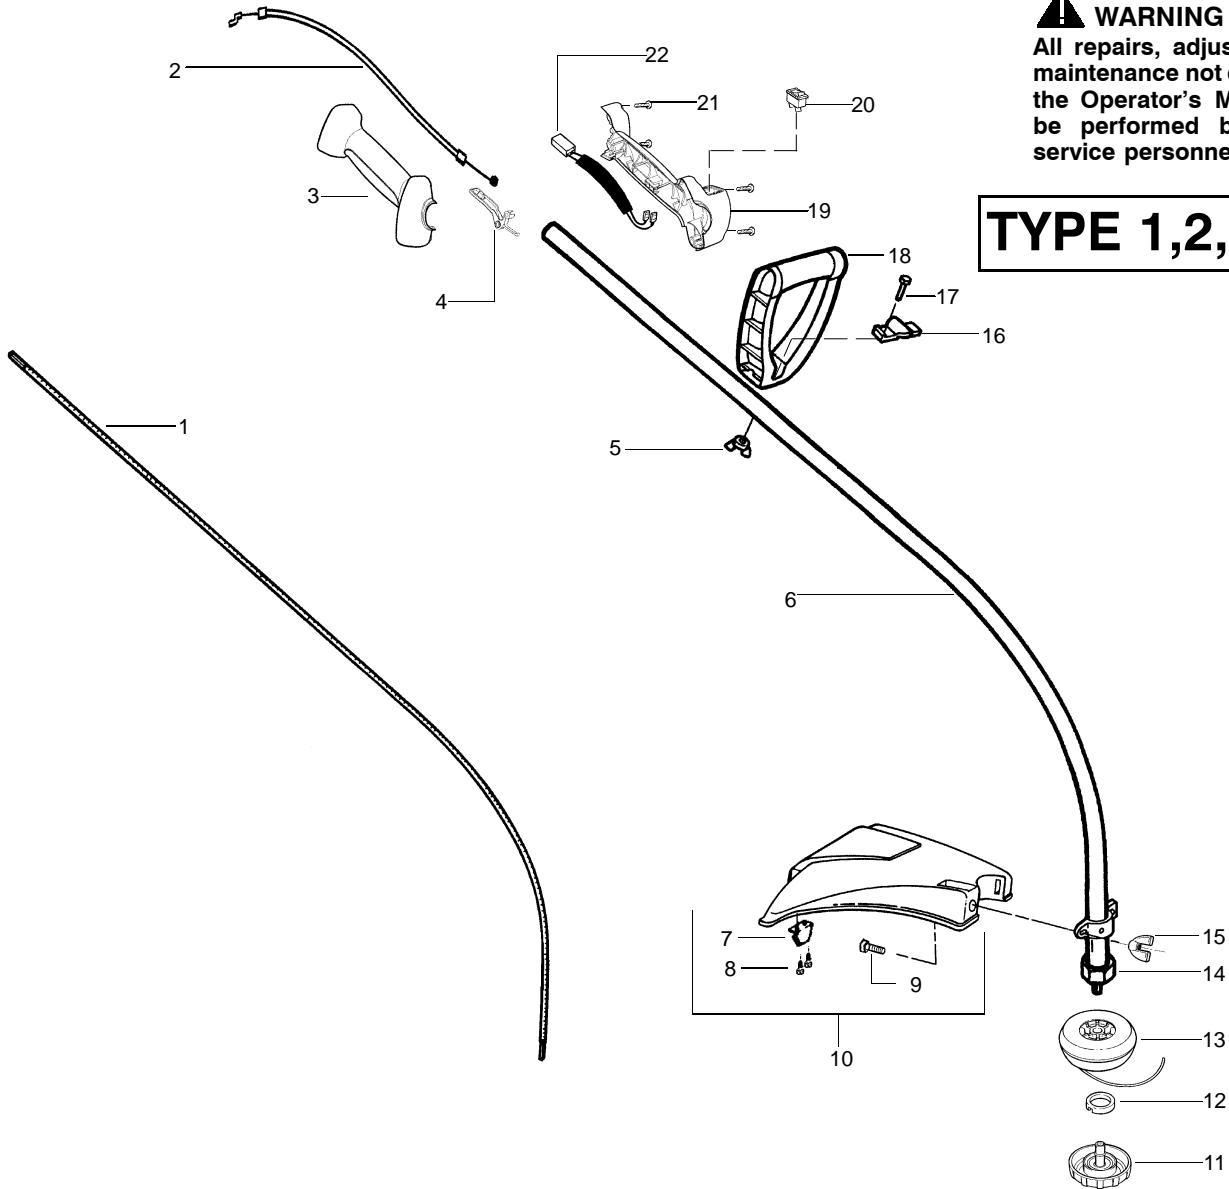

⚠ WARNING
All repairs, adjustments and maintenance not described in the Operator's Manual must be performed by qualified service personnel.

TYPE 1,2,3,4

Ref.	Part No.	Description	Ref.	Part No.	Description
1.	530053614	Shaft-Flex	17.	530015820	Bolt-Handle/Shield
2.	530055159	Assy-Throttle Cable	18.	530094673	Handle-Assist
3.	530054990	Hsg.-Throttle (Right)	19.	530056425	Hsg.-Throttle (Left)
4.	530038682	Trigger	20.	530069572	Kit-Switch
5.	530016118	Wingnut-Handle/Shield	21.	530016179	Screw
6.	530071538	Kit-Drive Shaft Hsg. Assy.	22.	530049072	Assy-Front Wire
7.	530052287	Limiters-Line	Not Shown		
8.	530015814	Screw-Line Limiter			
9.	530015820	Bolt-Handle/Shield	Operator Manual		
10.	530071328	Kit-Shield Ass'y. (Incl. 7 & 8)			
11.	530054222	Assy-Cap	Scan		
12.	530403949	Guide-Line			
13.	530095935	Assy.-Wound hub	Euro		
14.	530094543	Dust Cup			
15.	530016118	Wingnut-Handle/Shield	Slov.		
16.	530094847	Clamp-Handle			
			Decal-Shaft Warning		
			Decal-Handle Space		

✓ = NEW PART NUMBER FOR THIS IPL

★ = REFER TO THE SERVICE REFERENCE INDICATED FOR MORE INFORMATION. (LOCATED AT END OF IPL)

TYPE 1

WARNING
All repairs, adjustments and maintenance not described in the Operator's Manual must be performed by qualified service personnel.