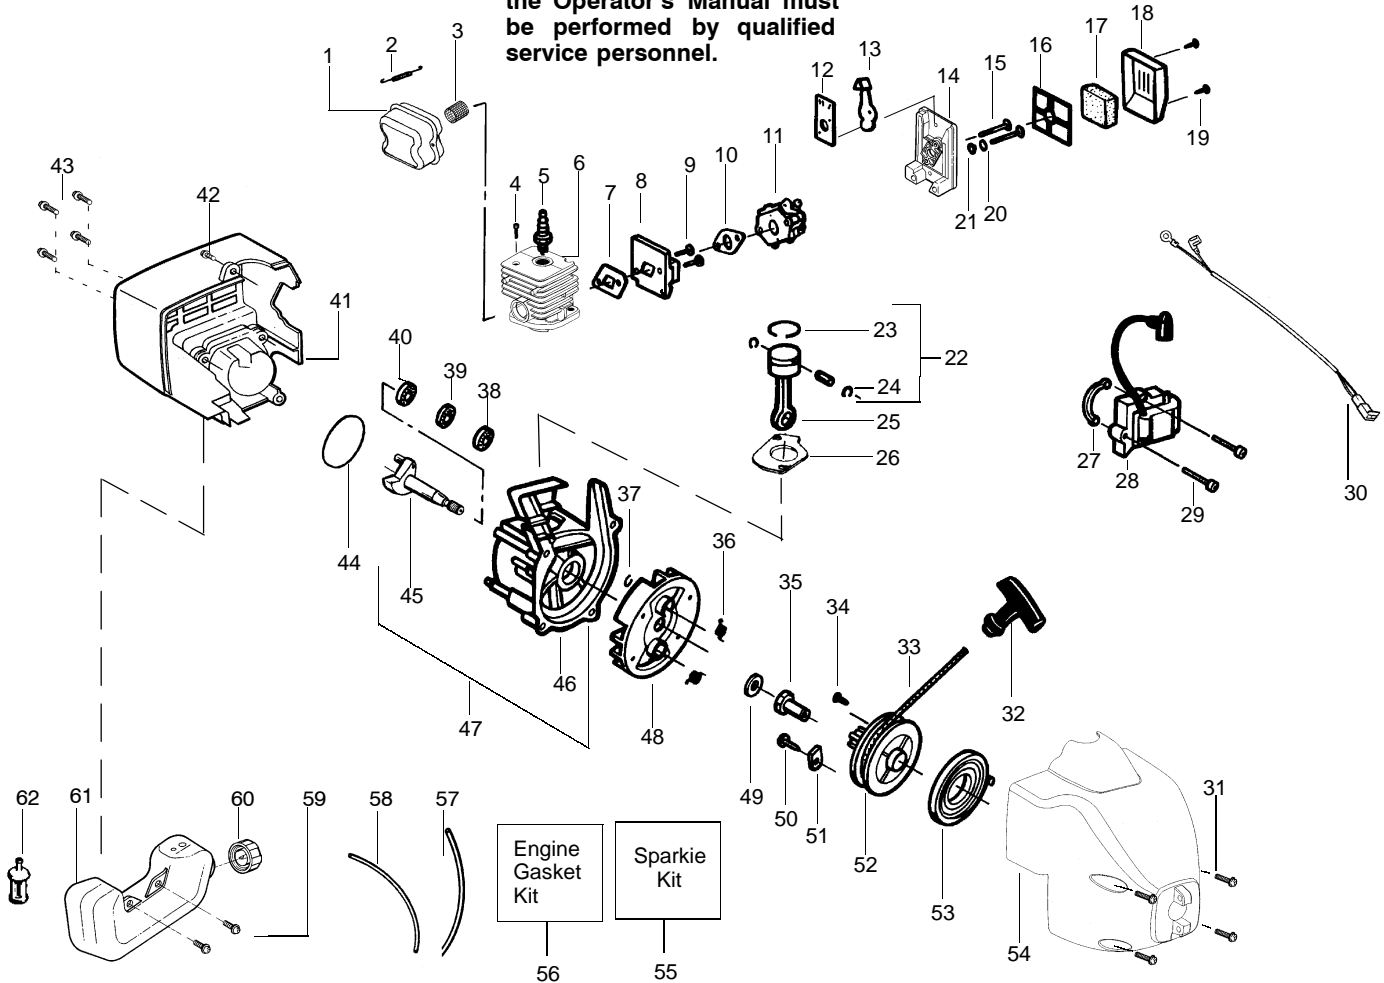

TYPE 4

▲ WARNING
All repairs, adjustments and maintenance not described in the Operator's Manual must be performed by qualified service personnel.

Ref.	Part No.	Description	Ref.	Part No.	Description	Ref.	Part No.	Description
1.	530071390	Kit - Muffler (incl. 2,3)	23.	530055120	Ring-Piston	46.	530012491	Assy-Crankcase (Incl. 38-40)
2.	530042088	Spring-Muffler	24.	530015162	Ret.-Piston Pin	47.	530071337	Assy-C'case & C'shaft (Incl. 37,45,46)
3.	530071391	Screen-Spark Arrestor	25.	530069615	Kit-Conn. Rod Ass'y.	48.	530069886	Assy-Flywheel
4.	530015953	Screw-Cylinder	26.	530069616	Gasket-Cylinder (Kit)	49.	530015828	Washer-Flat
5.	Champion	Spark Plug (RCJ6Y)	27.	530036145	Spacer-Module	50.	530015775	Screw
6.	530012376	Cylinder	28.	530039211	Module-Ignition	51.	530053985	Retainer-Pulley
7.	530069616	Gasket-Cyl./Carb.(Kit)	29.	530015954	Screw	52.	530071536	Kit-Starter Pulley (Incl. 34)
8.	530069758	Kit - Carb. Adaptor	30.	530047278	Assy-Switch Wire	53.	530042086	Spring-Starter
9.	530016014	Screw	31.	530015810	Screw	54.	530071527	Assy. - Fan Housing
10.	530069616	Gasket-Carb. (Kit)	32.	530027569	Handle-Starter	55.	507475326	Kit-Sparkie (Incl. spring term. & boot)
11.	---	Kit - Carburetor Ass'y (WA-226) (WT-631)	33.	530071542	Kit - Rope	56.	530069616	Kit-Engine Gasket (Incl. 7,10,26,44)
12.	530038747	Plate-Choke Mounting	34.	530016326	Screw	57.	530069216	Kit-Fuel Line(large)
13.	530035499	Shutter-Choke	35.	530027953	Coupling-Drive	58.	530069247	Kit-Fuel Line(small)
14.	530052431	Box-Air	36.	530023817	Spring-Starter Dog	59.	530016379	Retainer-Tank
15.	530015887	Screw	37.	530015941	Retain. Ring-C'shaft	60.	530014347	Assy-Fuel Cap
16.	530036569	Plate - Filter Support	38.	530055728	Bearing-Outer	61.	530056731	Assy-Fuel Tank (Incl. cap, lines,filter)
17.	530036575	Air Filter- Foam	39.	530071615	Kit-C'case Seal	62.	530095646	Assy-Fuel Pickup
18.	530054414	Cover-Air Filter	40.	530032125	Bearing-Inner			
19.	530015892	Screw	41.	530057026	Shroud-Rear			
20.	530015852	Spacer-Choke	42.	530015886	Screw			
21.	530015254	Washer	43.	530015810	Screw			
22.	530069987	Kit - Piston (Incl. 23, 24 & Pin)	44.	530069616	O-Ring-C'case/Shrd (Kit)			
			45.	530012413	Assy-Crankshaft			

✓ = NEW PART NUMBER FOR THIS IPL

★ = REFER TO THE SERVICE REFERENCE INDICATED FOR MORE INFORMATION. (LOCATED AT END OF IPL)