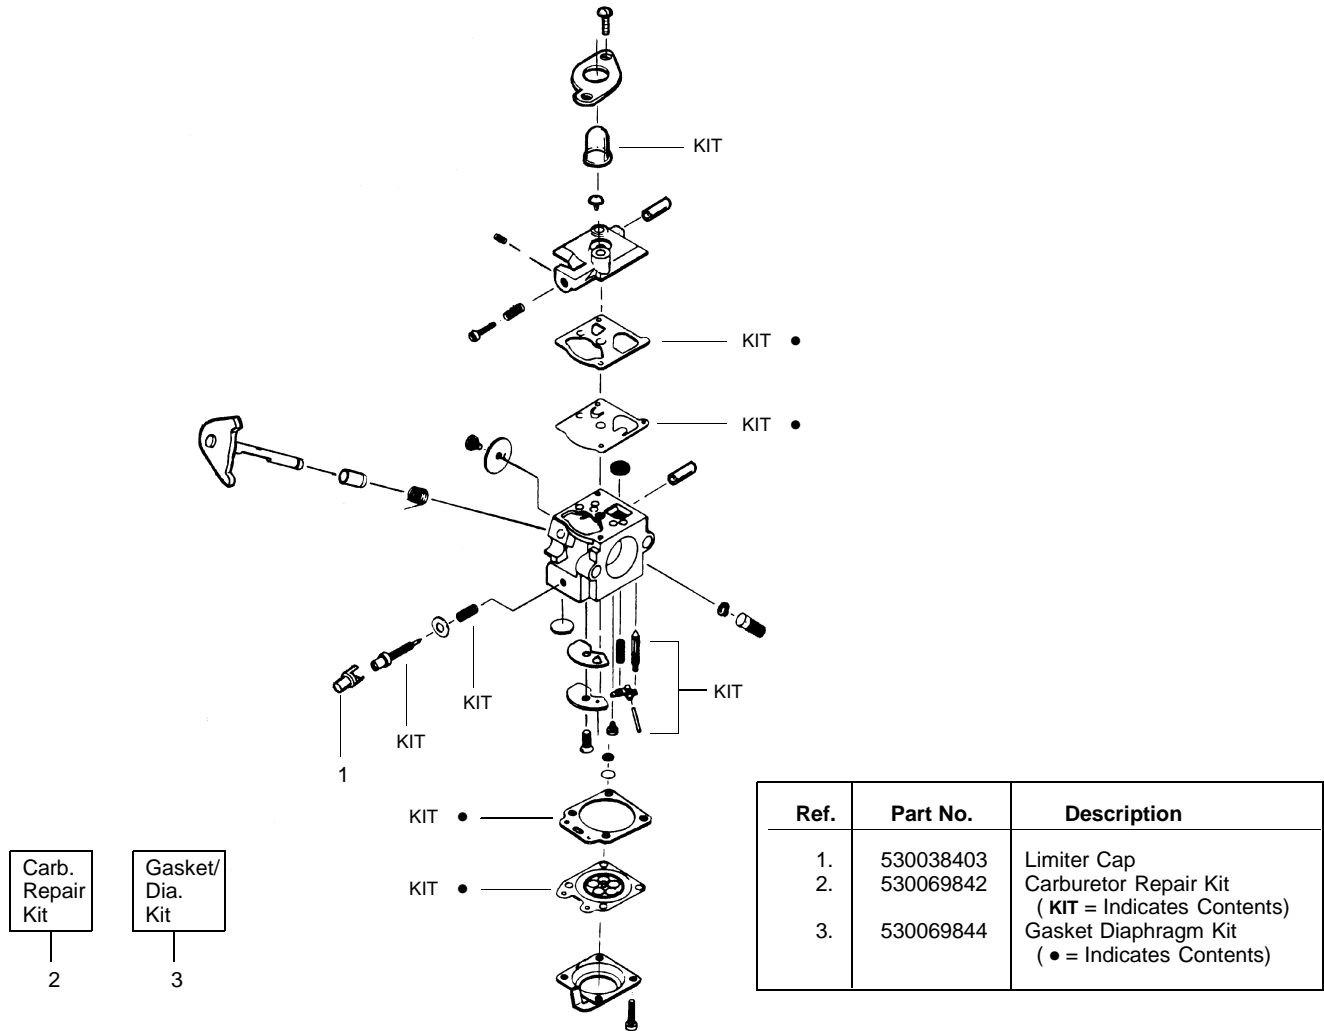

Carburetor Assembly #530069754 (WA-226)

Kit - Carburetor Assembly No. 530071635 - WT-631

Note: No Repair kits are available for this carburetor, please order the complete assembly part number 530-071635 (WT-631)